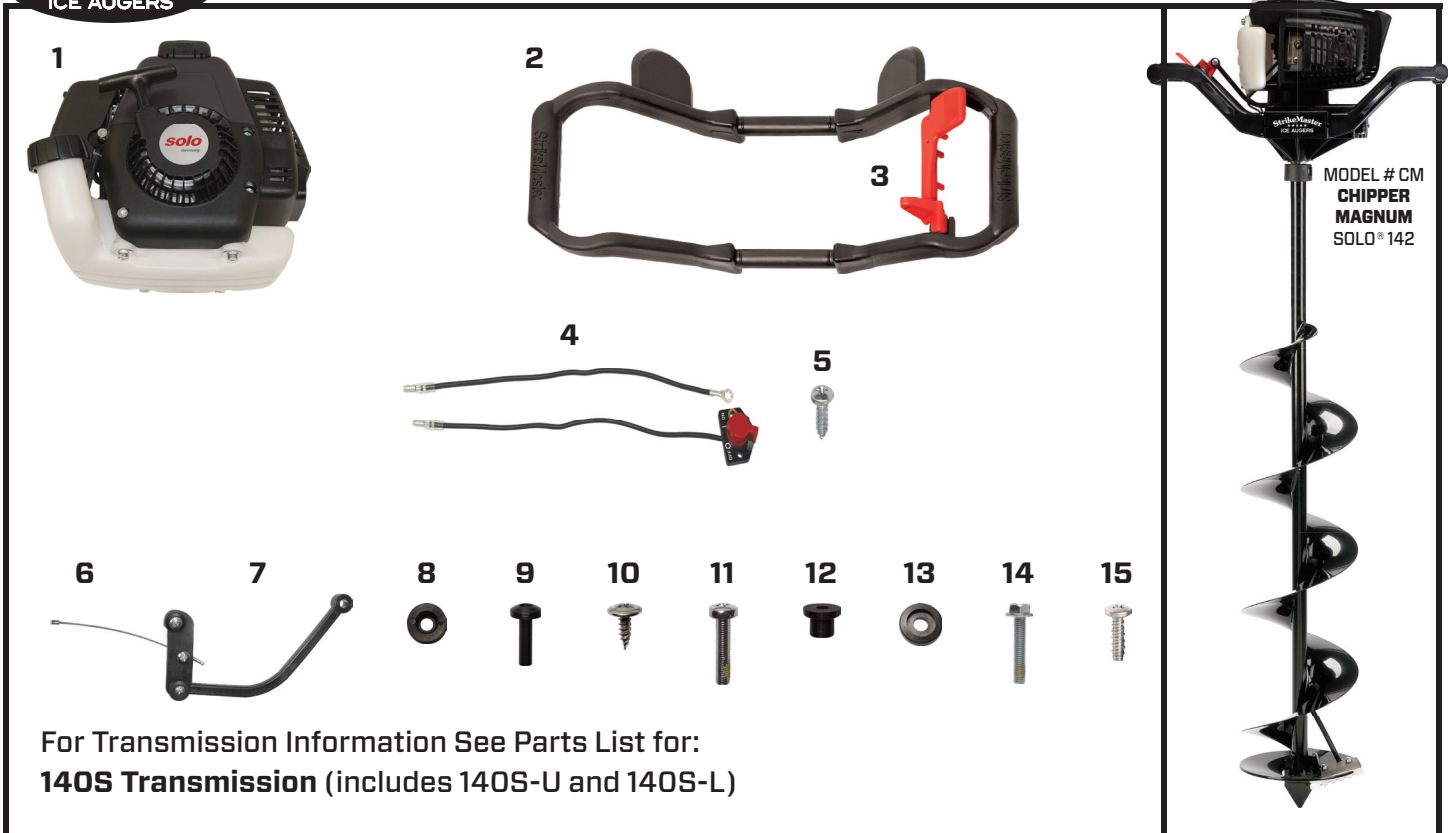

CM -CHIPPER MAGNUM SOLO® 142 2014 - Current Model Parts List

MODEL # CM
CHIPPER
MAGNUM
SOLO® 142

For Transmission Information See Parts List for:
140S Transmission (includes 140S-U and 140S-L)

Item Number	Part Number	Description
1	N/A	Solo 142 Engine
2	151364C-1	Composite Handle with Lever, Screw and Washer
3	151645	Throttle Lever
4	151401	Stop Switch Assembly
5	410090B	Stop Switch Screw (Requires 2)
6	151505	Throttle Linkage Cable
7	151510-A	Throttle Linkage Assembly (Includes #6)
8	410015	Composite Handle Washer
9	410012	Composite Handle Rivet
10	410014	Throttle Linkage Screw-Lever
11	410065	Throttle Linkage Screw-Engine
12	410016	T-Sleeve
13	410013	Throttle Linkage Beveled Washer
14	470840R	Upper Transmission Bolt - 6mm x 1 x 40mm (Requires 4)
15	410011S	Lower Trans Screws HI-Low Cut Phillips (Requires 6)